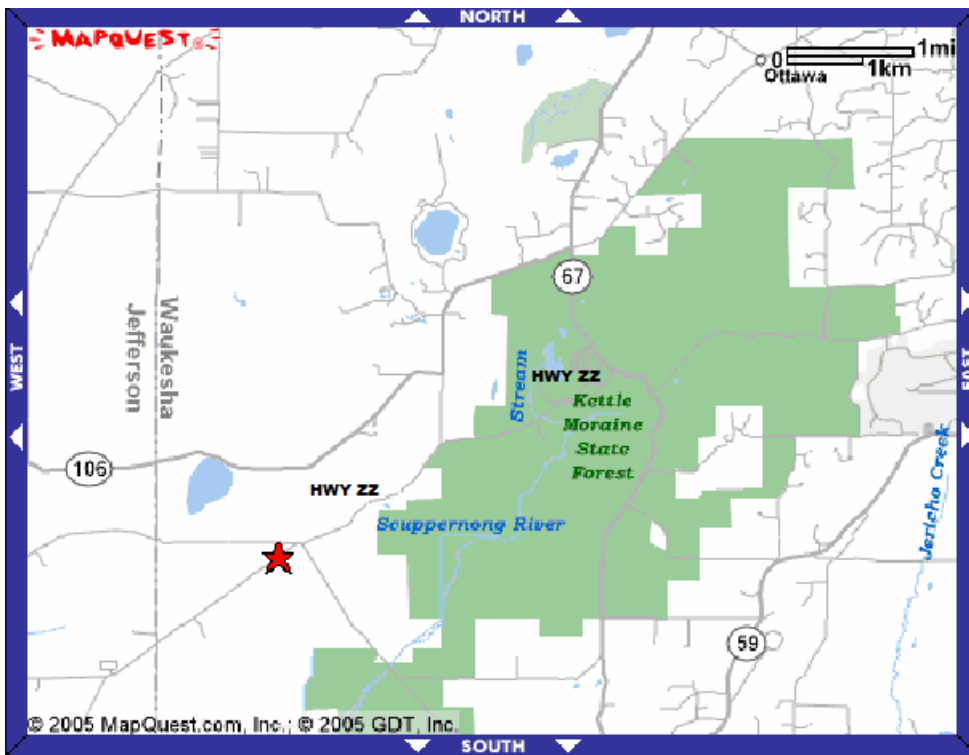

▲ Map Showing Shortcut from I-43, Elkhorn, WI to Go Anywhere Campers.

Save a little time by exiting I-43 in Elkhorn, WI at the Highway 12 West or North Exit. (Do not take the Hwy 12 Exit toward Lake Geneva.)

Then take Hwy 67 and 12 North where the 4 lane Hwy 12 ends as you enter Elkhorn.

Stay on Highways 67 and 12 until they split. Go straight, North, on Hwy 67 2 miles to the small village of Little Prairie. Slow down, the first street to the left is Palmyra. Turn left on Palmyra Road, it's a short distance to the first stop sign. Go straight at this stop sign, which is north, you will now be on Hwy Z.

Stay on Rd Z until it intersects with Rd ZZ. Turn right on ZZ at the stop sign.

Our driveway is the second driveway on the left. Our fire number is S71 W39206 Hwy ZZ.

▲ Directions from I-94.

Exit at the Hwy 67 Dousman / Oconomowoc exit and head south on Hwy 67. Go 10 miles and turn right(west) on Hwy ZZ. Stay on Hwy ZZ for about 3 miles. When you pass the intersection with Hwy N, continue on Hwy ZZ; we're the first house on the right.

▲ **Directions from Chicago**

I-94 West to Wisconsin Hwy 20; Racine Exit. Follow 20 west approximately 45 miles until it ends at an intersection with Hwy 12 and 67. Turn right north on Hwy 67. Go 2 miles to the small village of Little Prairie. Slow down, the first street to the left is Palmyra. Turn left on Palmyra Road, it's a short distance to the first stop sign. Go straight at this stop sign, which is north, you will now be on Hwy Z.