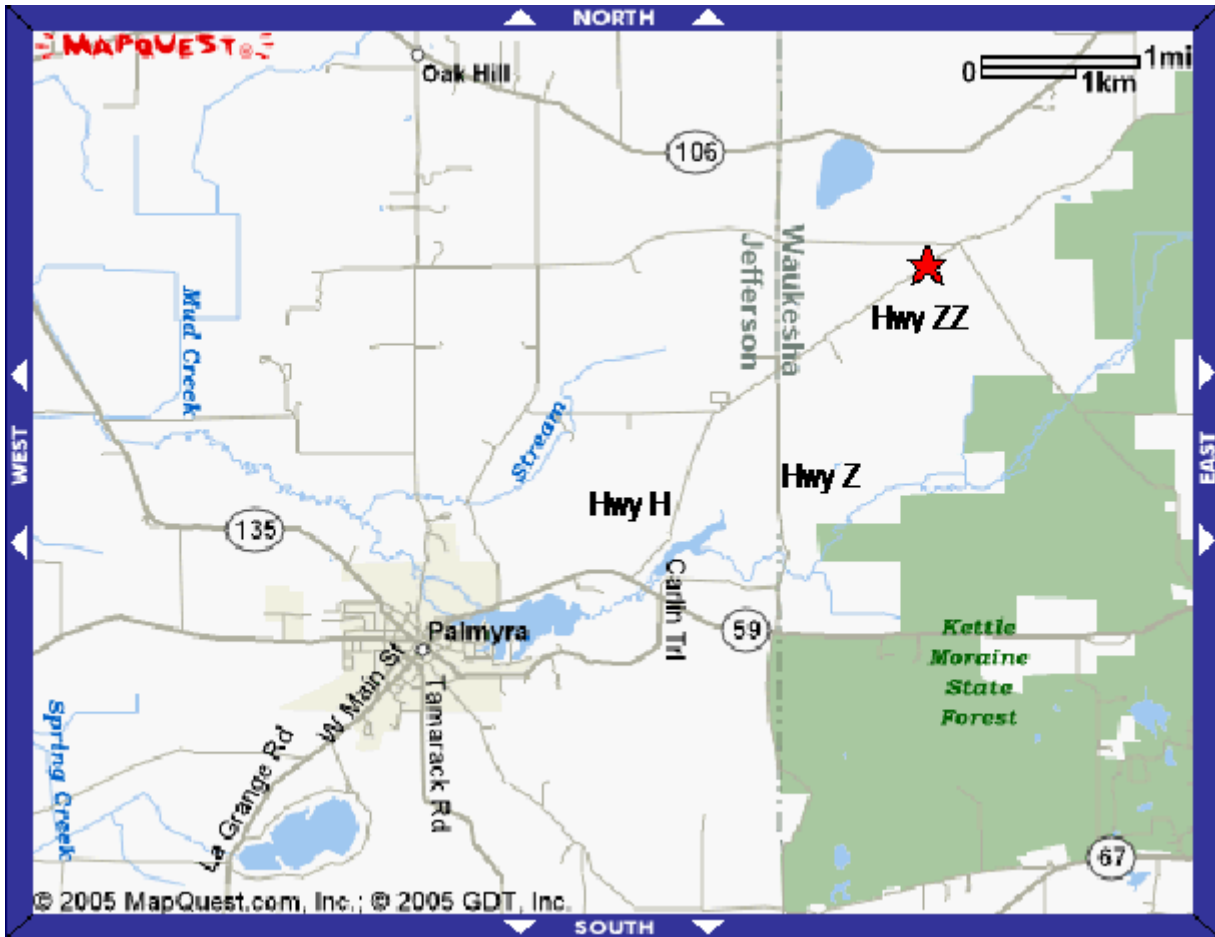

Then take Hwy 67 and 12 North where the 4 lane Hwy 12 ends as you enter Elkhorn.

Stay on Highways 67 and 12 until they split. Go straight, North, on Hwy 67 2 miles to the small village of Little Prairie. Slow down, the first street to the left is Palmyra. Turn left on Palmyra Road, it's a short distance to the first stop sign. Go straight at this stop sign, which is north, you will now be on Hwy Z.

Stay on Rd Z until it intersects with Rd ZZ. Turn right on ZZ at the stop sign.

Our driveway is the second driveway on the left. Our fire number is S71 W39206 Hwy ZZ.

▲ Directions from I-94.

Exit at the Hwy 67 Dousman / Oconomowoc exit and head south on Hwy 67. Go 10 miles and turn right(west) on Hwy ZZ. Stay on Hwy ZZ for about 3 miles. When you pass the intersection with Hwy N, continue on Hwy ZZ; we're the first house on the right.

▲ **Directions from the city of Palmyra.**

Take Hwy 59 east out of town 1.5 miles, turn left(north) on Hwy H. At the first stop sign, on Hwy H, go straight on Hwy ZZ for 1.5 miles and we are the 2nd house on the left; S71 W39206 Hwy ZZ.

▲ **Directions from Chicago**

I-94 West to Wisconsin Hwy 20; Racine Exit. Follow 20 west approximately 45 miles until it ends at an intersection with Hwy 12 and 67. Turn right north on Hwy 67. Go 2 miles to the small village of Little Prairie. Slow down, the first street to the left is Palmyra. Turn left on Palmyra Road, it's a short distance to the first stop sign. Go straight at this stop sign, which is north, you will now be on Hwy Z.